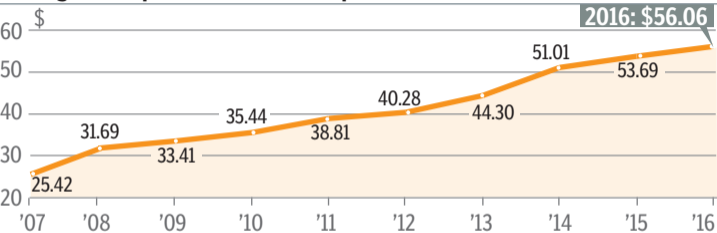

Average retail prices of infant milk powder

Note:

Prices are per 900g tin.

Prices of items starting from January 2014 may not be strictly comparable with those published earlier due to changes in the sample of brands/varieties and outlets priced.

SOURCE: SINGAPORE DEPARTMENT OF STATISTICS TNP GRAPHICS