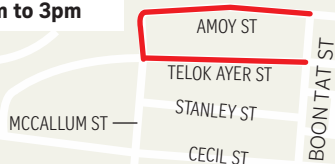

Road closure information

Oct 26

■ Full road closure
11am to 3pm

Oct 27 ■ Full road closure **5pm to 11pm**

Oct 28

■ Full road closure **8am to noon** ■ Partial closure **8am to noon** ■ Lane closure for bus diversion