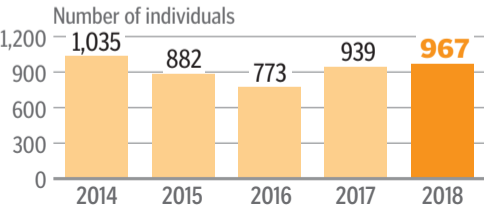

More people barring themselves or families banning members from casinos here

As at Dec 31

	2014	2015	2016	2017	2018
Family exclusions	1,912	2,116	2,319	2,549	2,703
Self-exclusions (total)	190,927	233,481	276,516	312,774	348,856
Self-exclusions by Singaporeans or Permanent Residents	14,877	18,714	21,454	23,857	25,759
Self-exclusions by foreigners	176,050	214,767	255,062	288,917	323,097

More people getting counselling for gambling problems

Source: NATIONAL COUNCIL
ON PROBLEM GAMBLING
TNP GRAPHICS