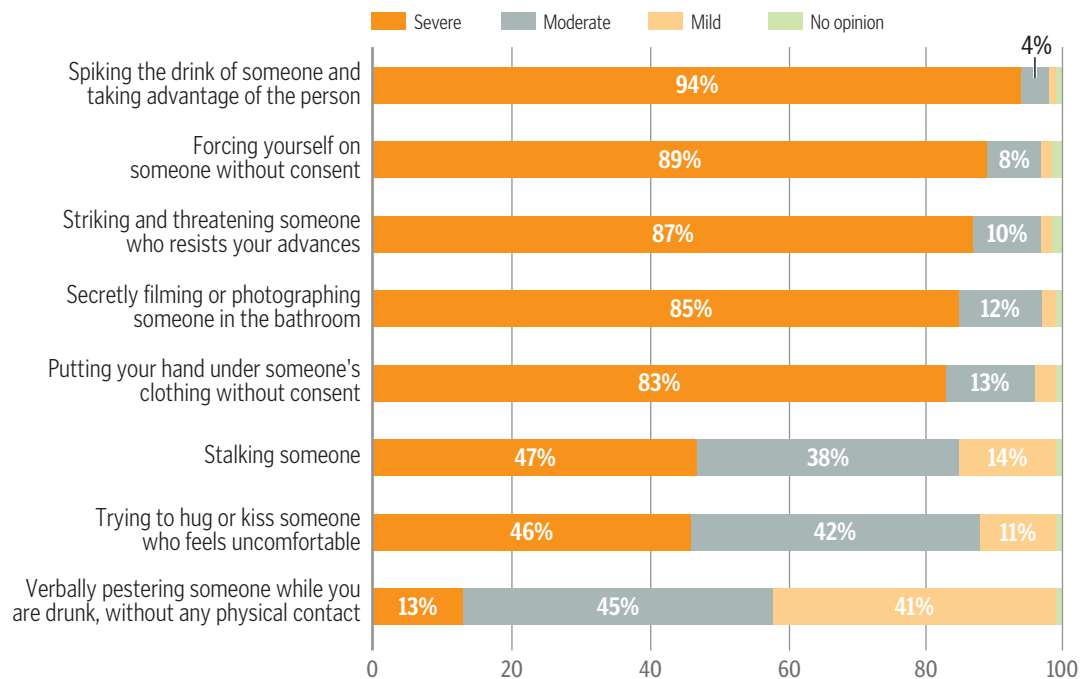

Other findings from NUS survey on sexual misconduct

How students perceive sexual offences (fictional scenarios)

Proportion of students who feel safer after recent security upgrades

Securing shower cubicles

85%

Locks on restroom doors

76%

CCTV coverage

80%

Security patrols

60%