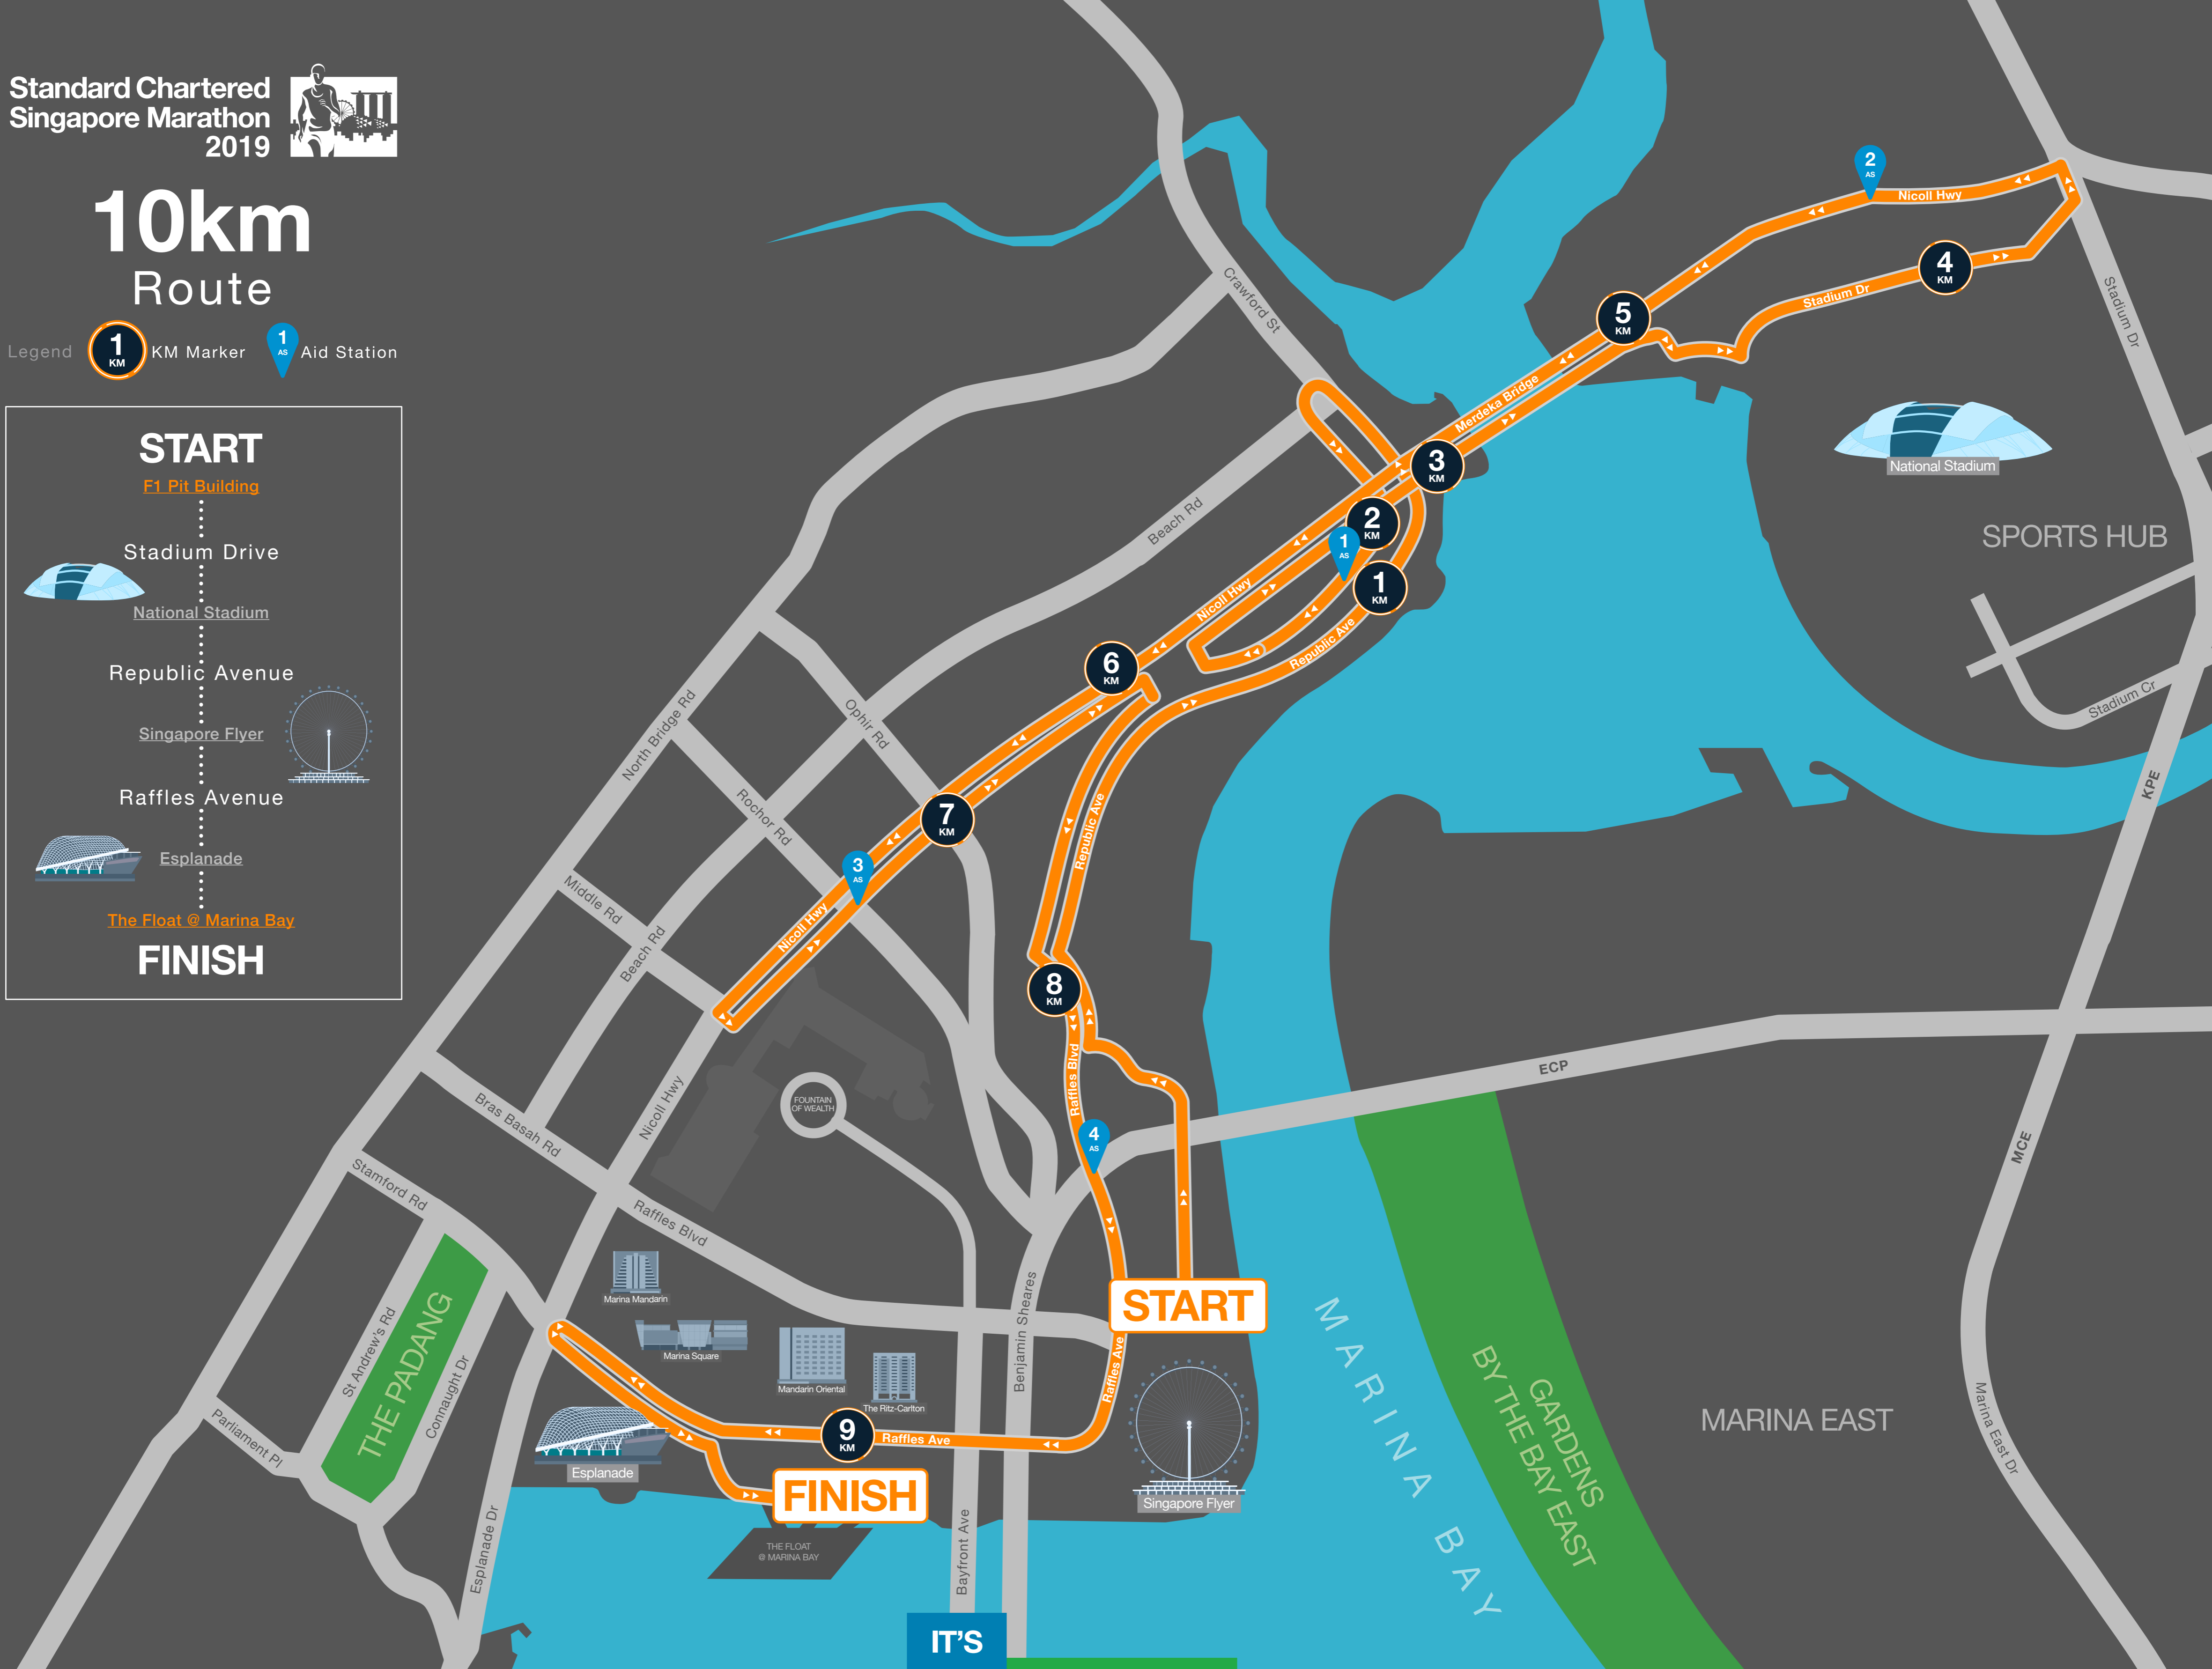

10km Route

Legend 1 KM Marker 1 AS Aid Station

START
F1 Pit Building

Stadium Drive
National Stadium

Republic Avenue
Singapore Flyer

Raffles Avenue
Esplanade

The Float @ Marina Bay

FINISH