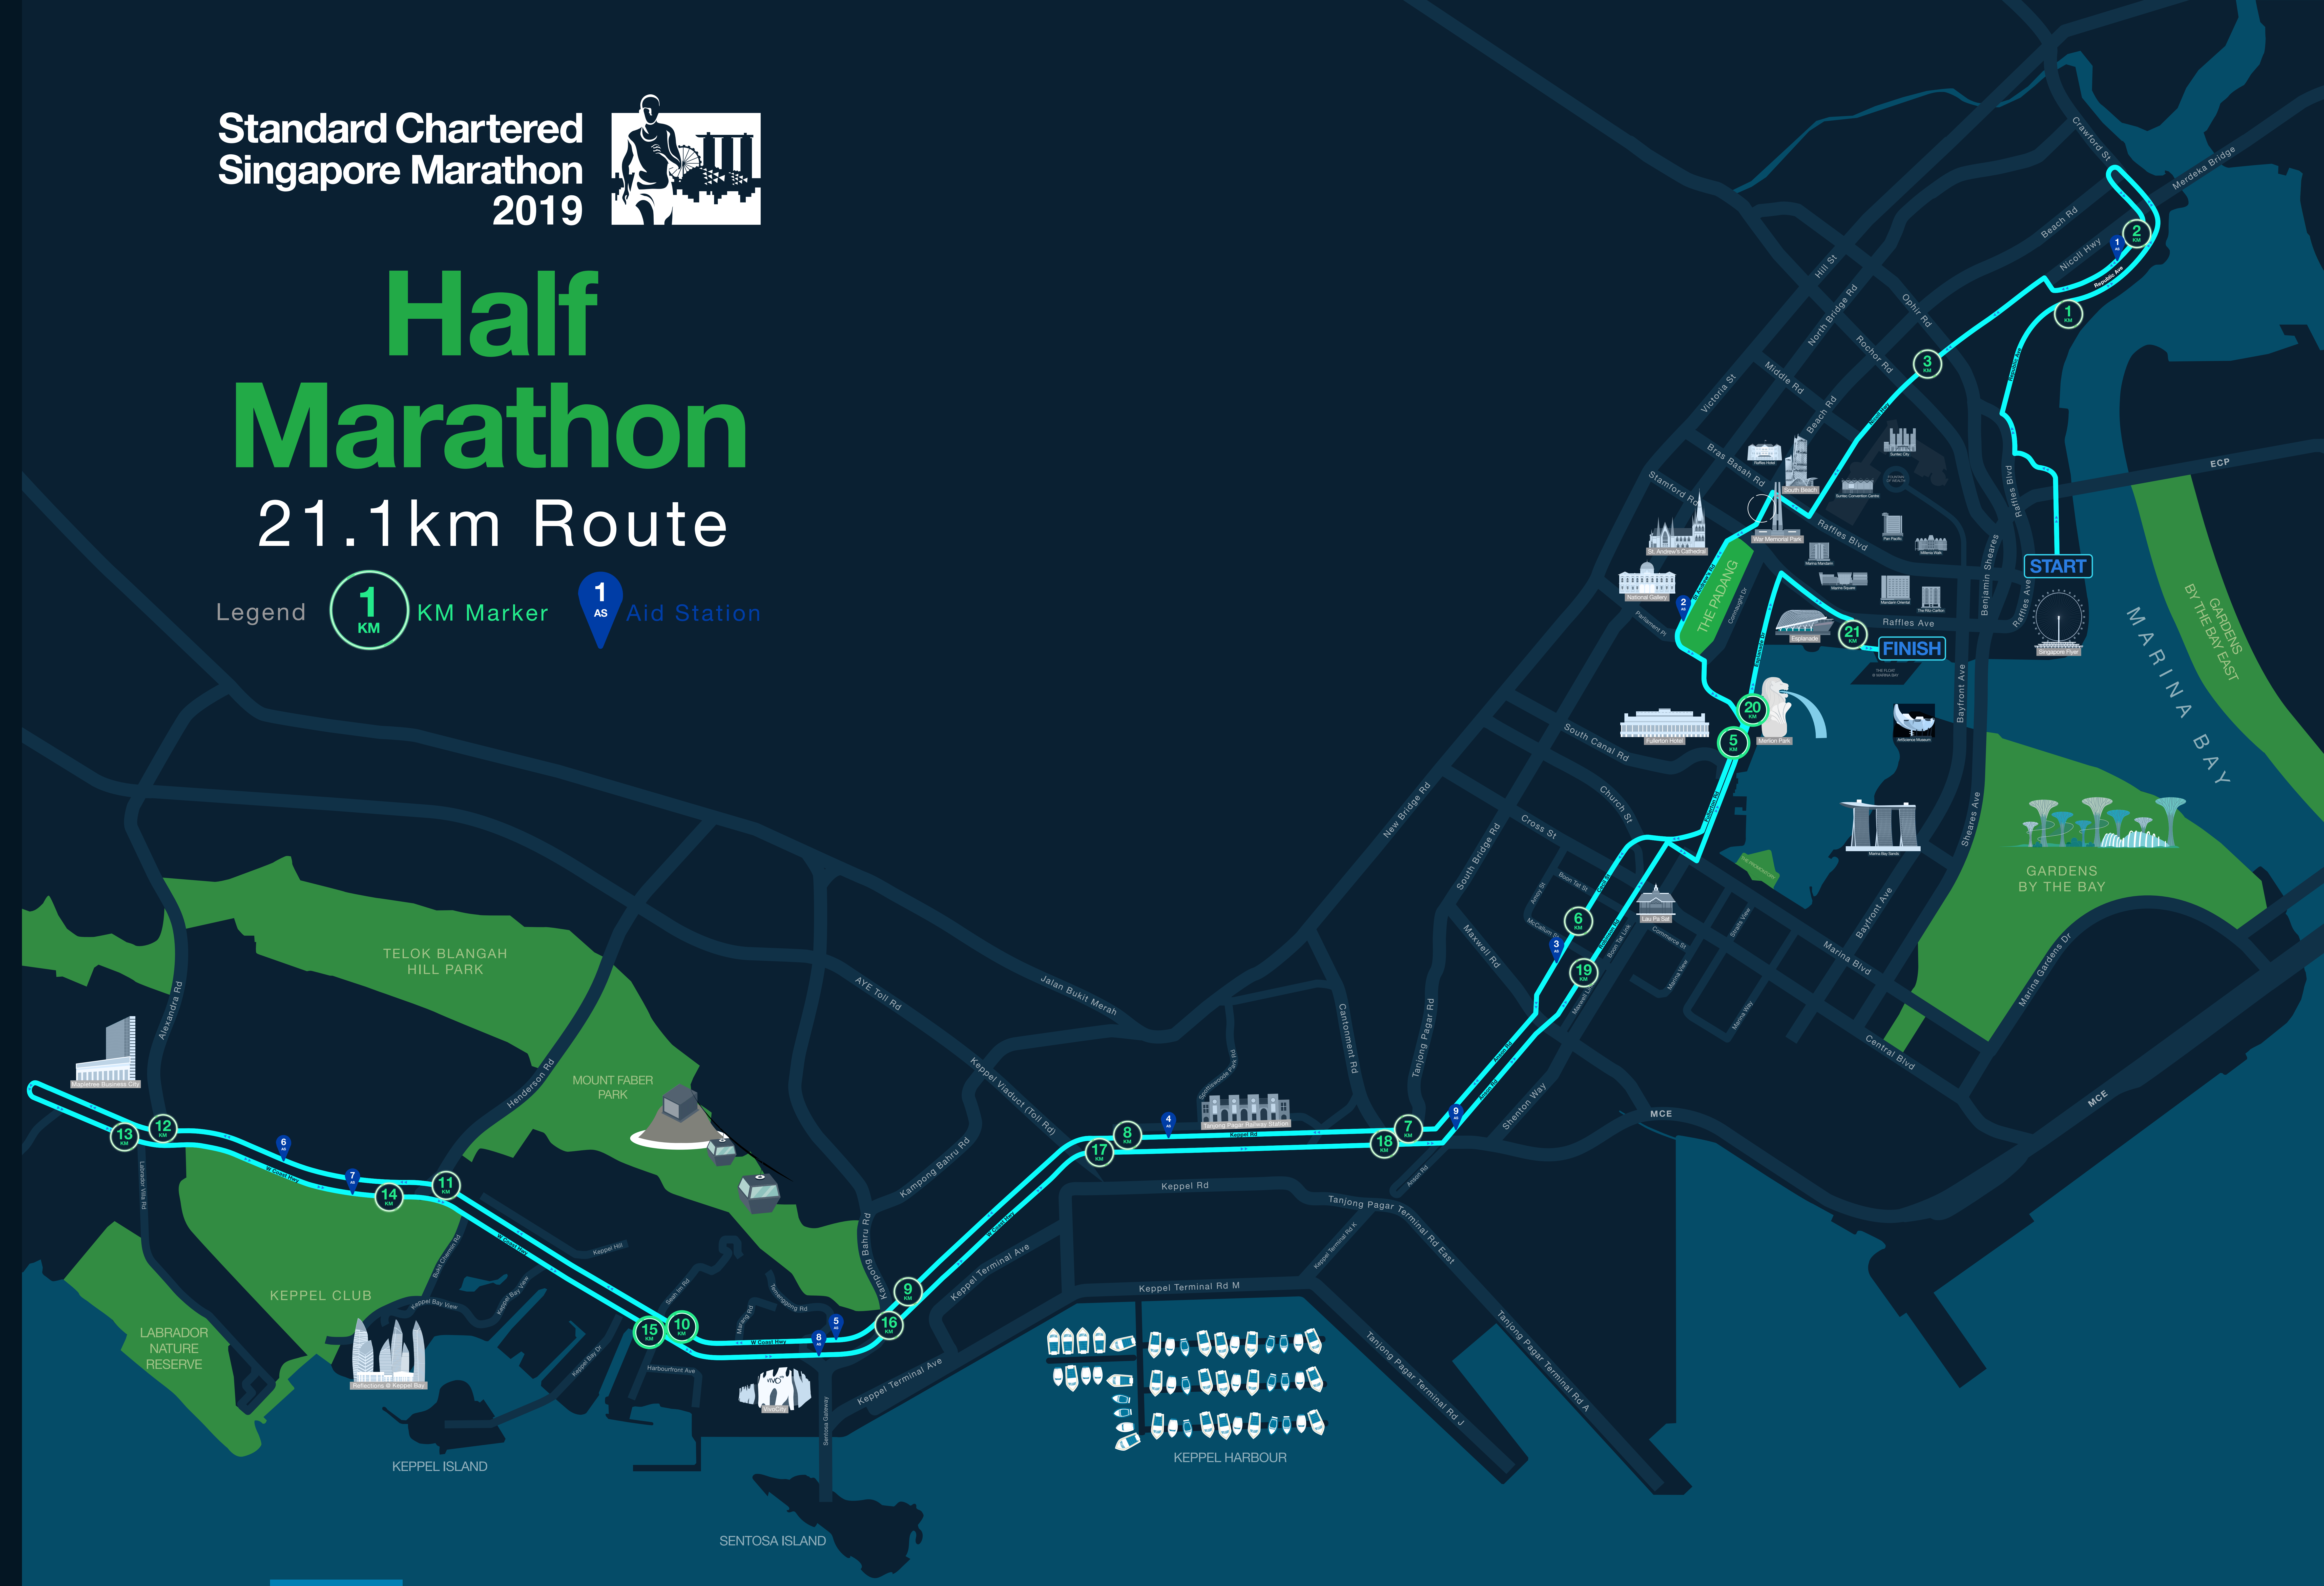

Standard Chartered
Singapore Marathon
2019

Half Marathon 21.1km Route

Legend 1 KM Marker 1 AS Aid Station

START

- F1 Pit Building
- Nicoll Highway
- South Beach (Former NCO Club)
- Beach Road
- War Memorial Park
- St. Andrew's Road
- St. Andrew's Cathedral
- National Gallery
- Merlion Park
- Fullerton Hotel
- One Fullerton
- Collyer Quay
- Cecil Street
- Keppel Road
- Tanjong Pagar Railway Station
- West Coast Highway
- Mapletree Business City
- Reflections @ Keppel Bay
- VivoCity
- Lau Pa Sat
- Esplanade
- Raffles Avenue
- The Float @ Marina Bay

FINISH

IT'S
OURS TO RUN.

SINGAPOREMARATHON.COM

Title Sponsor

In Support of
Sport Promotion

Held in

Event Organiser

Official Partner

Official Supporter