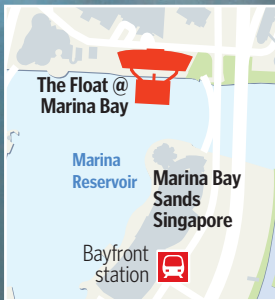

More space for water activities

Esplanade - Theatres on the Bay (including new waterfront theatre)

Stamford Canal (no-build zone)

Marina Centre

Youth Olympic Park with original artwork installations

Space for water traffic and water activities