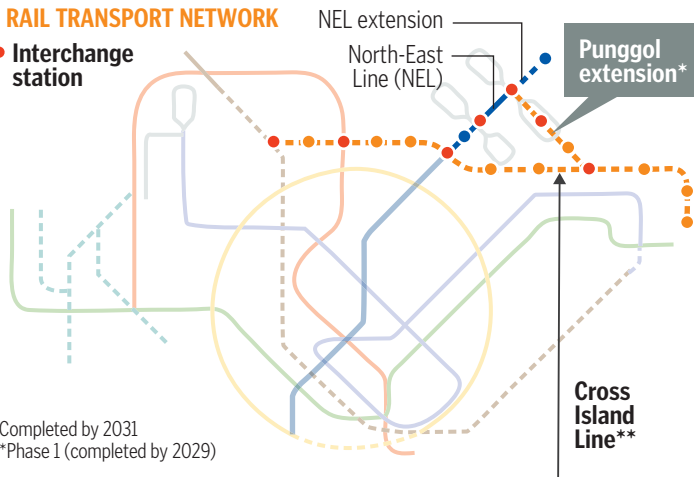

# Cross Island Line - Punggol extension

## RAIL TRANSPORT NETWORK

● Interchange station

\*Completed by 2031

\*\*Phase 1 (completed by 2029)

## THE FIVE STATIONS