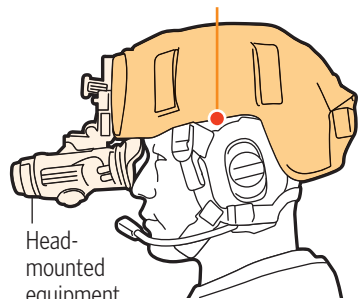

**Adjustable straps** on the vest that go over the shoulders.

The **body armour carrier**, which is part of the vest, can be detached.

The **belt** is worn on the hips to reduce strain on the shoulders.

## Standard LBS

For all other soldiers

Units will be equipped with this **from 2021**.

## High-cut helmet

Recruits have been equipped with this **since October last year**.

Unlike previous helmets, the new helmet has a **high-cut design**, which is more compatible with head-mounted equipment.