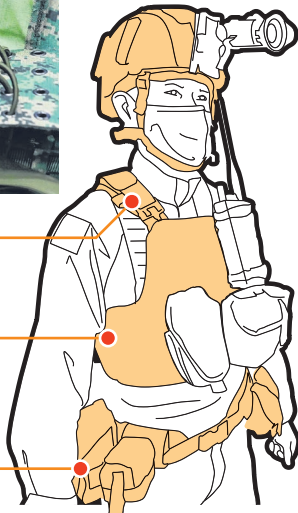

## Enhanced LBS

For soldiers with physically demanding mission profiles

Full-time national servicemen from combat units have been equipped with this **since January**.

The LBS now has **elastic bands** that allow the vest to be better fitted to the soldier's body.

**Adjustable straps** on the vest that go over the shoulders.

The **body armour carrier**, which is part of the vest, can be detached.

The **belt** is worn on the hips to reduce strain on the shoulders.