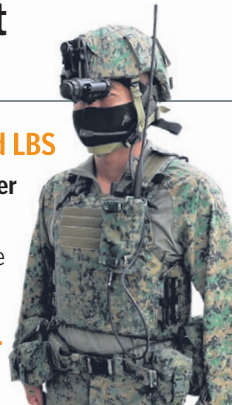

Standard LBS

For all other soldiers

Units will be equipped with this **from 2021**.

High-cut helmet

Recruits have been equipped with this **since October last year**.

Unlike previous helmets, the new helmet has a **high-cut design**, which is more compatible with head-mounted equipment.