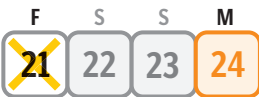

APRIL/MAY

Labour Day

Hari Raya Aidilfitri

MAY

Vesak Day

Potential long weekend if you take Friday off

AUGUST

National Day

Potential long weekend if you take Monday off

OCTOBER

Deepavali

Potential long weekend if you take Friday off

DECEMBER

Christmas Day

Potential long weekend if you take Friday off

PUBLIC HOLIDAYS