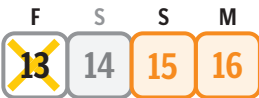

Singapore's public holidays in 2022

 Public holiday  Take leave on this day

JANUARY/FEBRUARY

Chinese New Year

Potential long weekend if you take Monday off

APRIL

Good Friday

Potential long weekend if you take Thursday off

APRIL/MAY

Labour Day

Hari Raya Aidilfitri

MAY

Vesak Day

Potential long weekend if you take Friday off

AUGUST

National Day