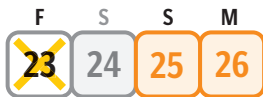

APRIL/MAY

Labour Day

Hari Raya Aidilfitri

MAY

Vesak Day

Potential long weekend if you take Friday off

AUGUST

National Day

Potential long weekend if you take Monday off

OCTOBER

Deepavali

Potential long weekend if you take Friday off

DECEMBER

Christmas Day

Potential long weekend if you take Friday off

PUBLIC HOLIDAYS